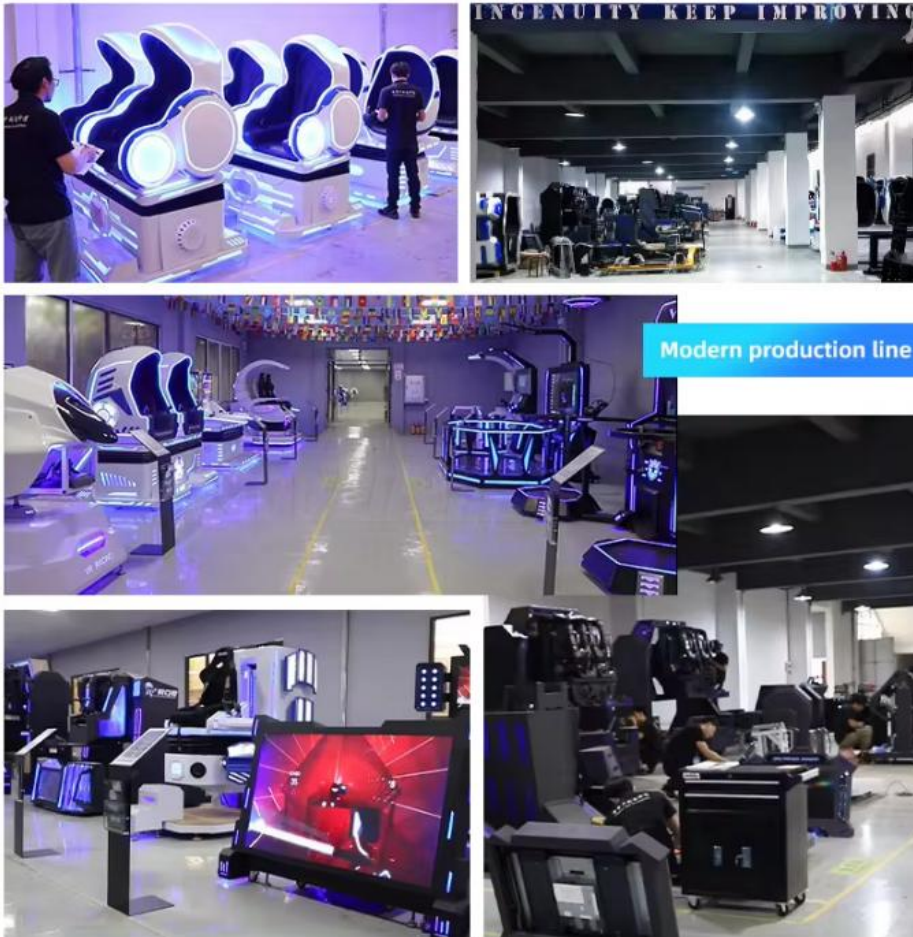

Guangzhou Yihuanyuan Electronic Technology Co., Ltd

Established in 2016, it is located in the animation industry base of Panyu, Guangzhou. Our company focuses on the technology development, application, innovation, production and sales of virtual reality equipment. It is equipped with large factories and Exhibition halls, and has dozens of experienced professional R&D personnel in the industry. Adhere to self-developed VR equipment, exclusive copyright VR content and personalized needs of the program, to provide all types of customers with "efficient, sustainable" one-stop VR business solutions.

FAQ:

1.Are you the manufacturer or trader?

We not only the manufacturer also trader.

2. Do you accept OEM/ODM?

Of course, yes. We have a professional R&D team, which supports to customize the VR for our clients.If you have any idea, pls share to our team, we will do the best for you.

3. Do you have any Certificate for the VR?

Yes, our VR have CE, ROHS...If you require any additional certificates, pls tell our sales team, and we will help to get them.

4. The Voltage is different in our country. What should we do?

Don't worry. We can make it in 110V-220V to meet your standard.