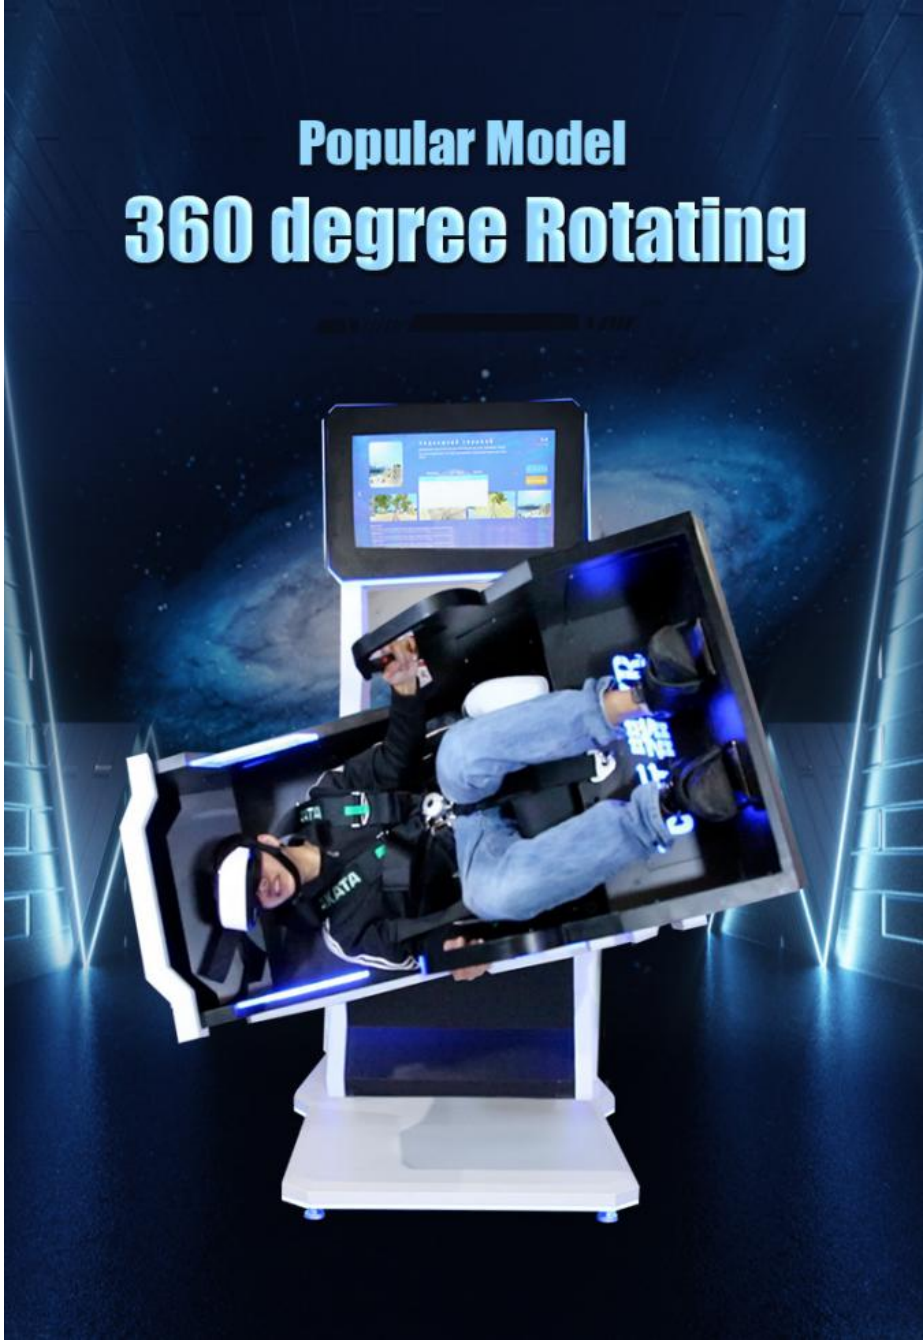

Product Specification

- Highlight: 360 Degree VR Roller Coaster,
Shooting VR Roller Coaster,
VR Roller Coaster Game Machine

More Images

Product Description

360 Degree Simulator Innovative VR Roller Coaster Game Machine with Shooting Virtual Reality Game

Our Product Introduction

for more products please visit us on virtual-realitysimulator.com

Popular Model 360 degree Rotating

02 Seat Belt
5-point, Simple and Safe

03 Joystick
Interactive shooting games

Material	PVC, metal, fiberglass, Other
Model Number	YHY-01.060
Model Type	VR 360
Size	L105xW200xH243cm
Weight	250KG
Power	2.5 KW
Max Load	100KG/People
Max Capacity	100kg
Allowable Passenger	1
Packaging	Wooden Box