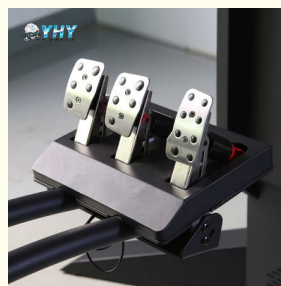

More Images