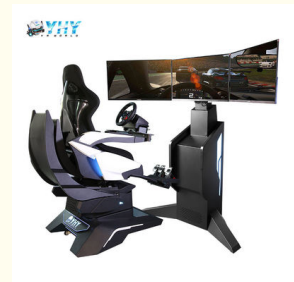

Product Specification

- Inflatable: NO
- Occasion: Indoor Commercial Amusement Park, Sports Park, Adventure Park, Shopping Mall, Airport, City Park, Residential, Daycare, Training Center, Playhouse, Commercial, Public
- Material: FiberGlass, Iron, Acrylic
- Max Capacity: 100-500kg
- Type: Indoor
- Allowable Passenger: 1
- Product Name: 9D VR Game Car Virtual Reality Machine Cockpit Simulation Racing
- Player: 1 Player
- Size: SEAT: L150*W89*H152cm MONITOR STAND: L130*W52*167cm
- Color: Black
- Certificate: CE,ROHS

More Images

Product Description

9D VR Arcade Game Car Virtual Reality Machine Cockpit Simulation Racing for Indoor

YHY Popular 32 inches Screen 9D VR Arcade Game Car Virtual Reality Machine Cockpit Simulation Racing

Professional racing bucket seat
The professional racing bucket seat gives you immersive and comfortable racing experience, and effective lateral support for driving.

New 3DOF dynamic platform
Newly developed 3DOF dynamic platform offers multi-angle movement, providing players with an excellent experience.

3*32-INCH SCREEN

Monitor stand with three 32" narrow bezel screen and control buttons, easy for operation, synchronously display game content on VR glasses.

3 SCREEN VERSION TO PLAY WITHOUT VR HEADSET

This is the non-VR version of the device, which features three 32-inch displays for a wider gaming field of view. It can avoid the dizziness problem caused by VR glasses and is suitable for most players.