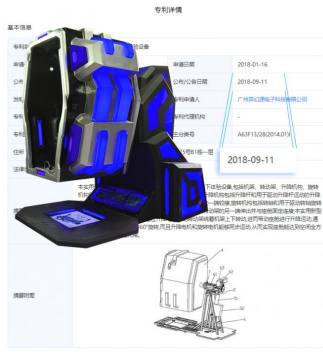

VR Simulator Showroom

2000 m²
VR Experiential Showroom

Our Advantages

OUR LEADING TECHNOLOGY

Line marked with Numbers
Easy to find the problem and repair it quickly.

Safer and thicker materials
The thickness of the base iron, we 2MM, others 1MM