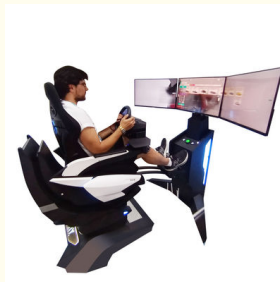

Product Specification

- Inflatable: NO
- Occasion: Indoor Commercial Amusement Park, Sports Park, Adventure Park, Shopping Mall, Airport, City Park, Residential, Daycare, Training Center, Playhouse, Commercial, Public
- Material: FiberGlass, Iron, Acrylic
- Max Capacity: 100-500kg
- Type: Indoor
- Allowable Passenger: 1
- Product Name: 9D VR Game Car Virtual Reality Machine Cockpit Simulation Racing
- Player: 1 Player
- Size: SEAT: L150*W89*H152cm MONITOR STAND: L130*W52*167cm
- Color: Black
- Certificate: CE,ROHS

More Images

Product Description

9D VR Arcade Game Car Virtual Reality Machine Cockpit Simulation Racing for Indoor

YHY Popular 32 inches Screen 9D VR Arcade Game Car Virtual Reality Machine Cockpit Simulation Racing

Professional racing bucket seat
The professional racing bucket seat gives you immersive and comfortable racing experience, and effective lateral support for driving.

New 3DOF dynamic platform
Newly developed 3DOF dynamic platform offers multi-angle movement, providing players with an excellent experience.

3*32-INCH SCREEN

Monitor stand with three 32" narrow bezel screen and control buttons, easy for operation, synchronously display game content on VR glasses.

3 SCREEN VERSION TO PLAY WITHOUT VR HEADSET

This is the non-VR version of the device, which features three 32-inch displays for a wider gaming field of view. It can avoid the dizziness problem caused by VR glasses and is suitable for most players.