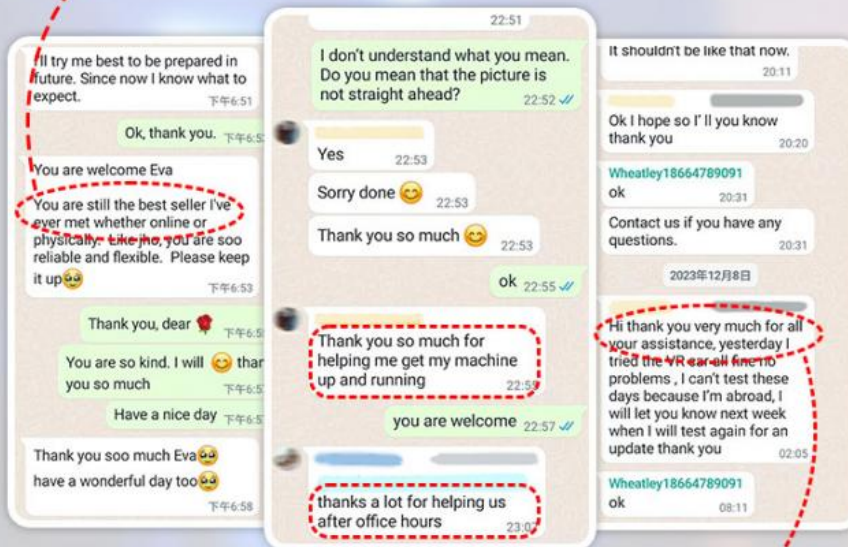

Client Feedback

You are still the best seller I've ever met whether online or physically.

Hi thank you very much for all your assistance