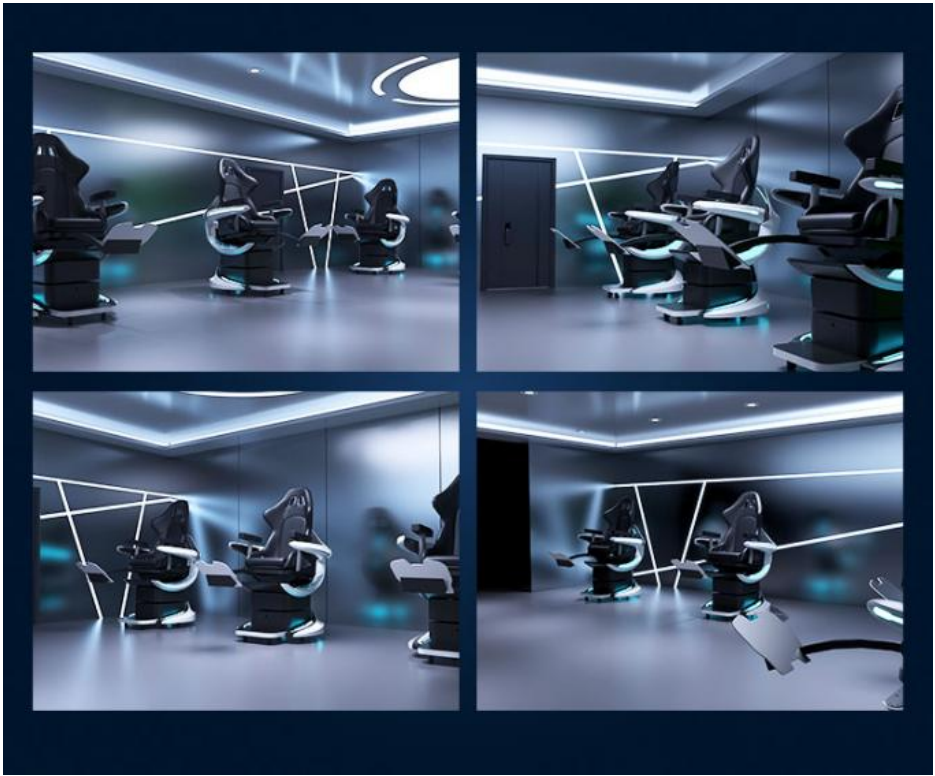

**Tilt
Roller Coaster**

**STRANGER
THINGS**

**Godzilla vs. Kong
Roller Coaster**

**High Dive
Coaster**

**DISNEY
WATERSLIDE**

YHY Ultimate Crossing 2

Product parameters

Voltage	220v
Frequency	50-60Hz
Watt	1.0kW
Control tablet	Microsoft Surface Go 10-inch 64G
Size	L153*W105*H158cm
Max Load	100kg
Movie/ Game	20 games (2-4 minutes, each year will updated)