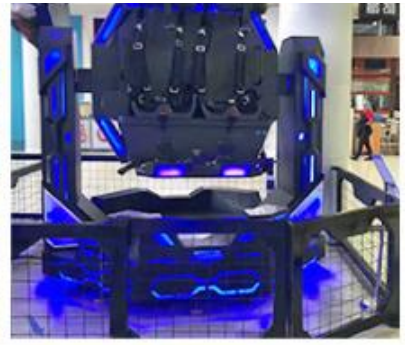

Exhibition