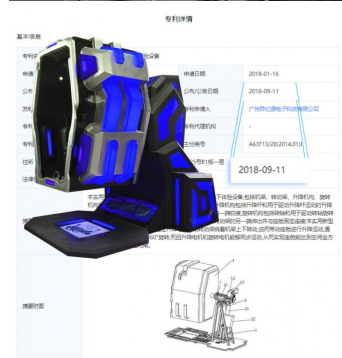

2000 m²
VR Experiential
Showroom

Our Advantages

OUR LEADING TECHNOLOGY

Line marked with Numbers

Easy to find the problem and repair it quickly.

First and exclusive developing 360 VR

We approved 21 technology patents about VR simulator.